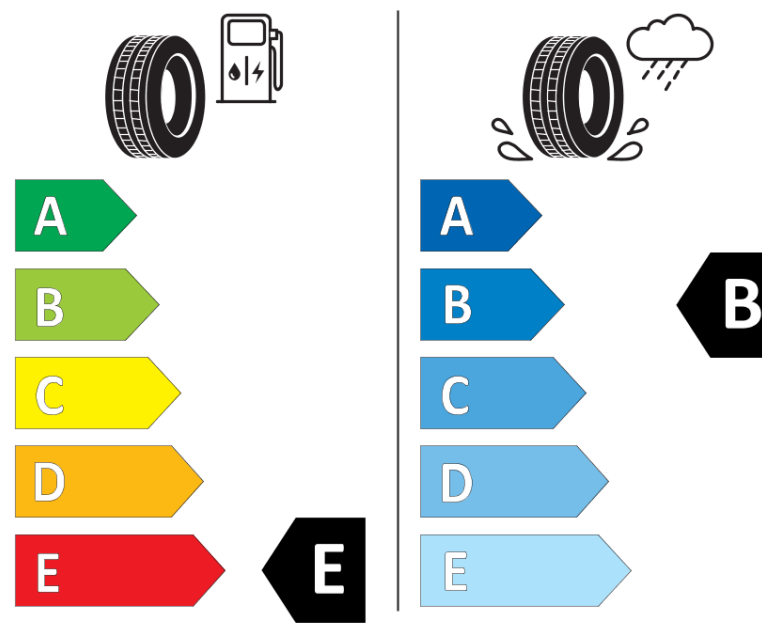

## Product Information Sheet

Delegated Regulation (EU) 2020/740

Supplier name or trademark	<b>KLEBER</b>
Commercial name or trade designation	<b>TRANSPRO</b>
Tyre type identifier	<b>821803</b>
Tyre size designation	<b>175/65R14C</b>
Load-capacity index	<b>90</b>
Load-capacity index (Load index for Dual mounting)	<b>88</b>
Speed category symbol	<b>T</b>
Fuel efficiency class	<b>E</b>
Wet grip class	<b>B</b>
External rolling noise class	<b>B</b>
External rolling noise value	<b>72 dB</b>
Severe snow tyre	<b>No</b>
Date of start of production	<b>08/06</b>
Date of end of production	
Additional information	<b>175/65 R 14C 90/88T TL TRANSPRO KL</b>
Load-capacity index (Single Load index for additional service description)	
Load-capacity index (Dual Load index for additional service description)	
Speed category symbol (for Additional Service Description)	

# ENERG

**KLEBER**

821803

175/65R14C 90/88 T

C2

2020/740