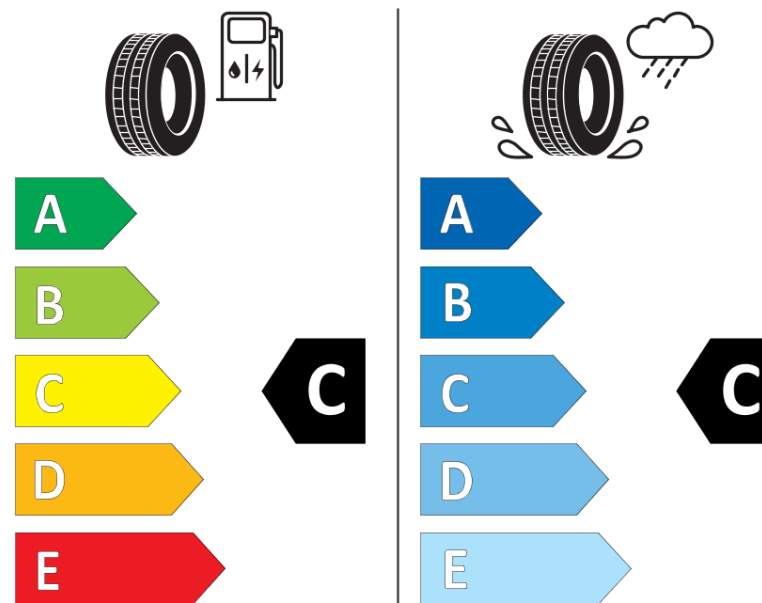

Product Information Sheet

Delegated Regulation (EU) 2020/740

Supplier name or trademark	TAURUS
Commercial name or trade designation	ROAD POWER S VG
Tyre type identifier	822156
Tyre size designation	295/80R22.5
Load-capacity index	152
Load-capacity index (Load index for Dual mounting)	148
Speed category symbol	M
Fuel efficiency class	C
Wet grip class	C
External rolling noise class	A
External rolling noise value	70 dB
Severe snow tyre	Yes
Date of start of production	34/16
Date of end of production	
Additional information	295/80R22.5 ROAD POWER S TL 152/148M VG TA
Load-capacity index (Single Load index for additional service description)	
Load-capacity index (Dual Load index for additional service description)	

Speed category symbol (for Additional Service Description)

TAURUS

822156

295/80R22.5 152/148 M

C3

2020/740