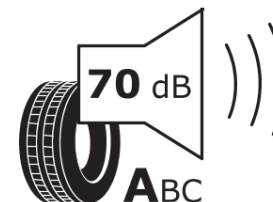

Product Information Sheet

Delegated Regulation (EU) 2020/740

Supplier name or trademark	TAURUS
Commercial name or trade designation	ROAD POWER S VG
Tyre type identifier	822156
Tyre size designation	295/80R22.5
Load-capacity index	152
Load-capacity index (Load index for Dual mounting)	148
Speed category symbol	M
Fuel efficiency class	C
Wet grip class	C
External rolling noise class	A
External rolling noise value	70 dB
Severe snow tyre	Yes
Date of start of production	34/16
Date of end of production	
Additional information	295/80R22.5 ROAD POWER S TL 152/148M VG TA
Load-capacity index (Single Load index for additional service description)	
Load-capacity index (Dual Load index for additional service description)	

Speed category symbol (for Additional Service Description)

TAURUS

822156

295/80R22.5 152/148 M

C3

2020/740