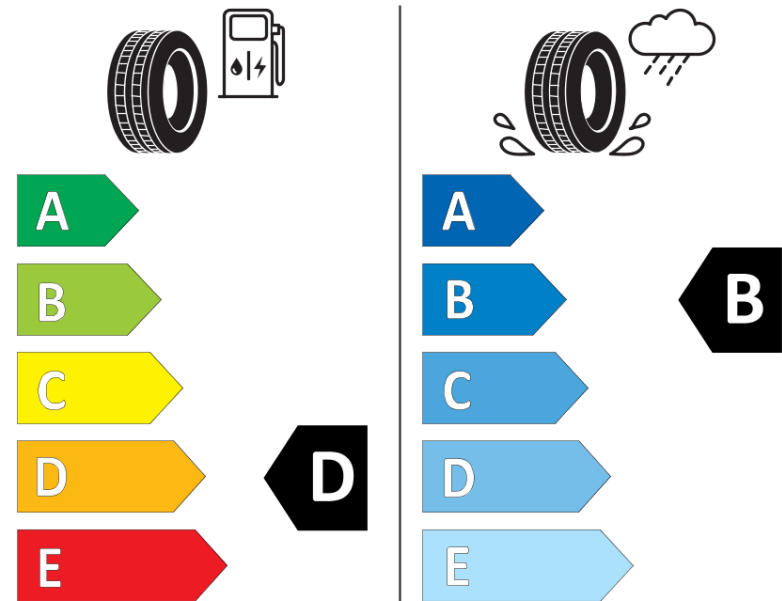

Product Information Sheet

Delegated Regulation (EU) 2020/740

Supplier name or trademark	MICHELIN
Commercial name or trade designation	PILOT ALPIN 5
Tyre type identifier	823059
Tyre size designation	255/35R19
Load-capacity index	96
Speed category symbol	V
Fuel efficiency class	D
Wet grip class	B
External rolling noise class	B
External rolling noise value	71 dB
Severe snow tyre	Yes
Ice tyre	No
Date of start of production	49/19
Date of end of production	
Load version	XL
Additional information	255/35 R19 96V XL TL PILOT ALPIN 5 MI

ENERG

MICHELIN

823059

255/35R19 96 V

C1