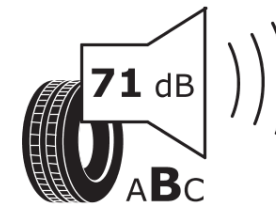

ENERG

MICHELIN

823059

255/35R19 96 V

C1