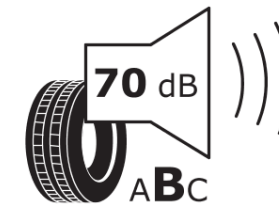

Product Information Sheet

Delegated Regulation (EU) 2020/740

Supplier name or trademark	MICHELIN
Commercial name or trade designation	PRIMACY 4+
Tyre type identifier	823217
Tyre size designation	195/55R16
Load-capacity index	91
Speed category symbol	T
Fuel efficiency class	C
Wet grip class	A
External rolling noise class	B
External rolling noise value	70 dB
Severe snow tyre	No
Ice tyre	No
Date of start of production	35/20
Date of end of production	
Load version	XL
Additional information	195/55 R16 91T XL TL PRIMACY 4+ MI

ENERG

MICHELIN

823217

195/55R16 91 T XL

C1

2020/740