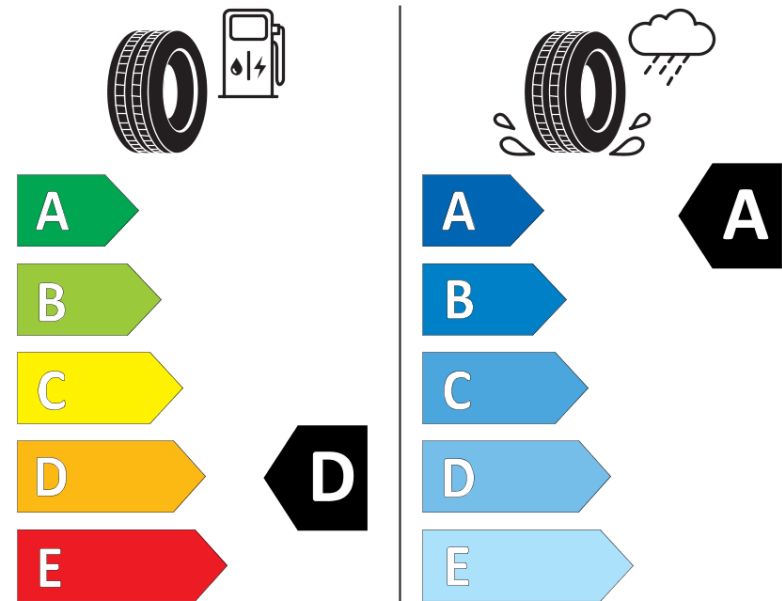

Product Information Sheet

Delegated Regulation (EU) 2020/740

Supplier name or trademark	MICHELIN
Commercial name or trade designation	PILOT SPORT 4
Tyre type identifier	824909
Tyre size designation	255/40ZR19
Load-capacity index	96
Speed category symbol	W
Fuel efficiency class	D
Wet grip class	A
External rolling noise class	B
External rolling noise value	70 dB
Severe snow tyre	No
Ice tyre	No
Date of start of production	04/19
Date of end of production	
Load version	SL
Additional information	255/40 ZR19 96W TL PILOT SPORT 4 ZP MI

ENERG

MICHELIN

824909

255/40ZR19 96 W

C1