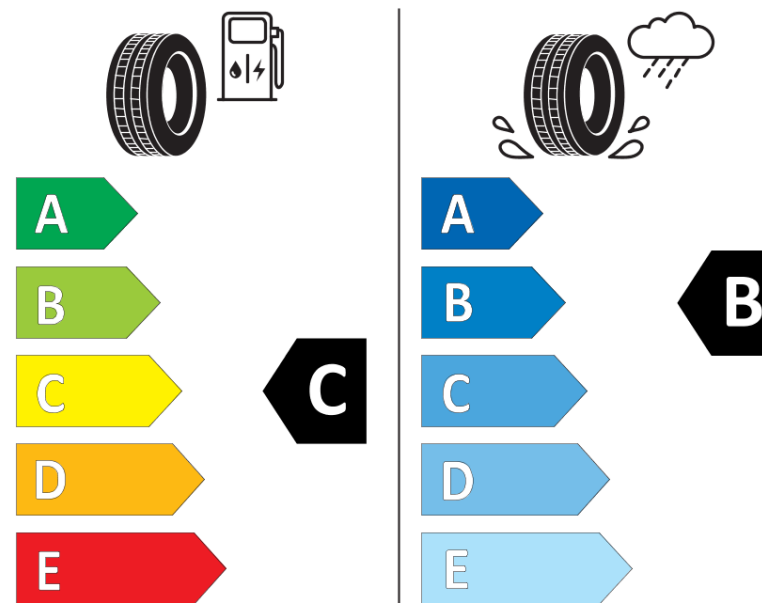

Product Information Sheet

Delegated Regulation (EU) 2020/740

Supplier name or trademark	TIGAR
Commercial name or trade designation	ROAD AGILE T VG
Tyre type identifier	825489
Tyre size designation	265/70R19.5
Load-capacity index	143
Load-capacity index (Load index for Dual mounting)	141
Speed category symbol	J
Fuel efficiency class	C
Wet grip class	B
External rolling noise class	A
External rolling noise value	69 dB
Severe snow tyre	No
Date of start of production	07/17
Date of end of production	
Additional information	265/70R19.5 ROAD AGILE T TL 143/141J VG TG
Load-capacity index (Single Load index for additional service description)	
Load-capacity index (Dual Load index for additional service description)	
Speed category symbol (for Additional Service Description)	

ENERG

TIGAR

825489

265/70R19.5 143/141 J

C3

2020/740