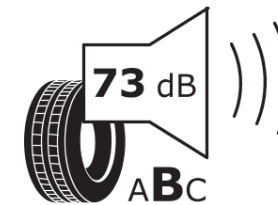

ENERG

STRIAL

825701

275/40R20 106 T

C1