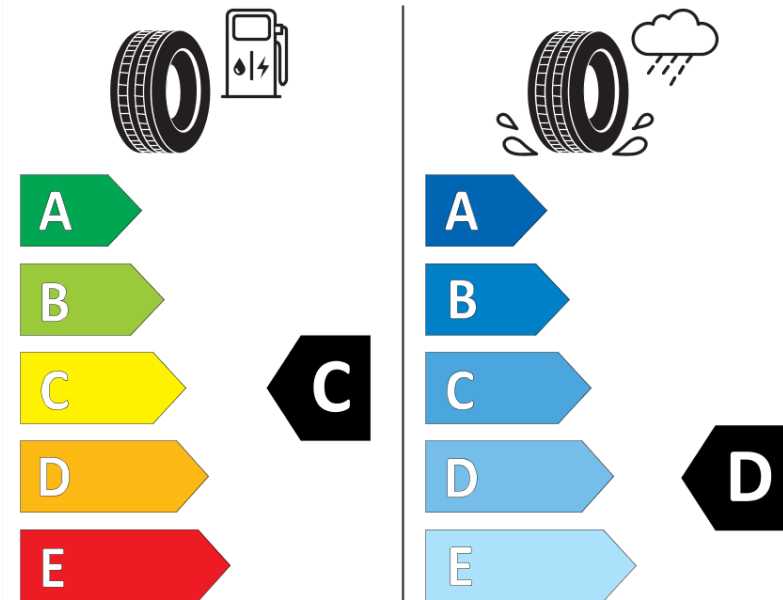

### Product Information Sheet

Delegated Regulation (EU) 2020/740

Supplier name or trademark	STRIAL
Commercial name or trade designation	SUV ICE
Tyre type identifier	825701
Tyre size designation	275/40R20
Load-capacity index	106
Speed category symbol	T
Fuel efficiency class	C
Wet grip class	D
External rolling noise class	B
External rolling noise value	73 dB
Severe snow tyre	Yes
Ice tyre	No
Date of start of production	30/18
Date of end of production	
Load version	XL
Additional information	275/40 R20 106T XL TL SUV ICE S4

# ENERG

STRIAL

825701

275/40R20 106 T

C1

2020/740