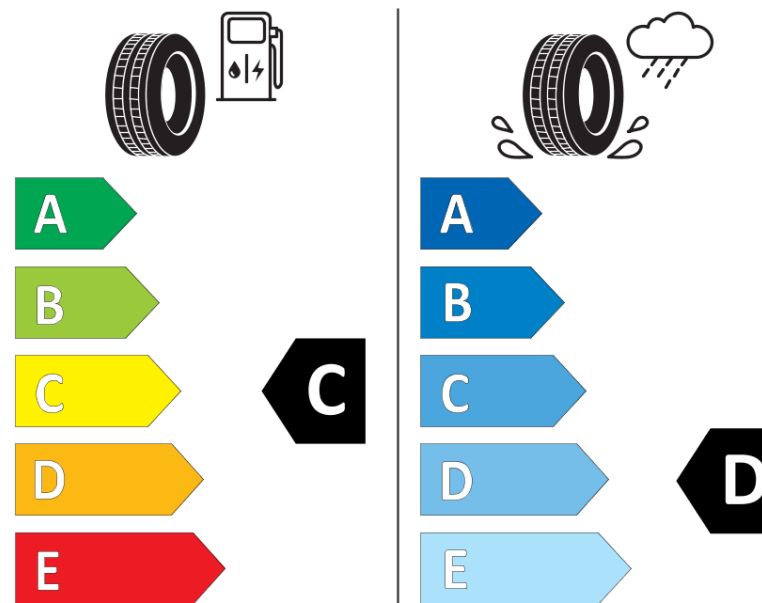

Product Information Sheet

Delegated Regulation (EU) 2020/740

Supplier name or trademark	TAURUS
Commercial name or trade designation	ALL SEASON SUV
Tyre type identifier	826966
Tyre size designation	215/65R16
Load-capacity index	102
Speed category symbol	V
Fuel efficiency class	C
Wet grip class	D
External rolling noise class	A
External rolling noise value	68 dB
Severe snow tyre	Yes
Ice tyre	No
Date of start of production	22/19
Date of end of production	
Load version	XL
Additional information	215/65 R16 102V XL TL ALL SEASON SUV TA

ENERG

TAURUS

826966

215/65R16 102 V

C1

2020/740