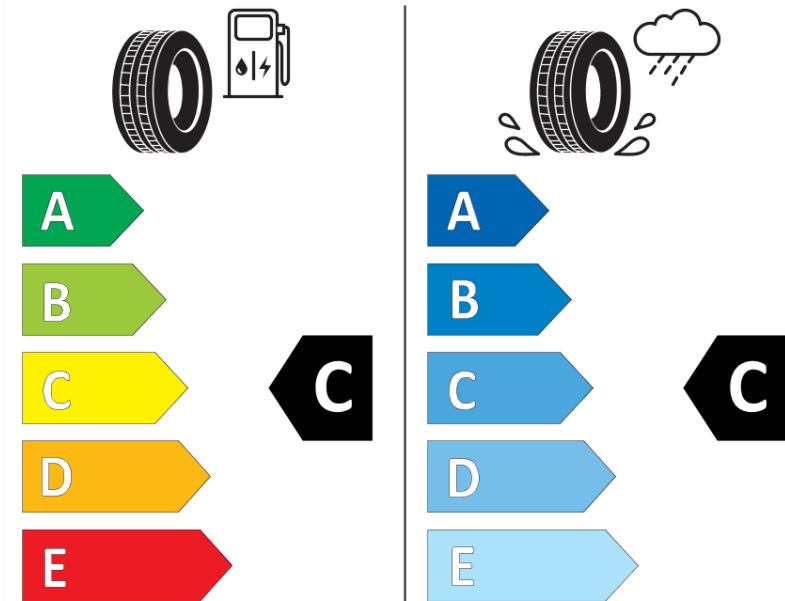

Product Information Sheet

Delegated Regulation (EU) 2020/740

Supplier name or trademark	TAURUS
Commercial name or trade designation	SUV WINTER
Tyre type identifier	827613
Tyre size designation	235/60R18
Load-capacity index	107
Speed category symbol	H
Fuel efficiency class	C
Wet grip class	C
External rolling noise class	B
External rolling noise value	72 dB
Severe snow tyre	Yes
Ice tyre	No
Date of start of production	30/16
Date of end of production	
Load version	XL
Additional information	235/60 R18 107H XL TL SUV WINTER TA

ENERG

TAURUS

827613

235/60R18 107 H

C1

2020/740