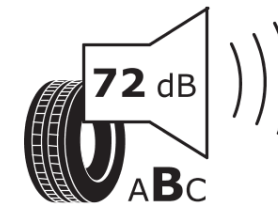

Product Information Sheet

Delegated Regulation (EU) 2020/740

Supplier name or trademark	TAURUS
Commercial name or trade designation	SUV WINTER
Tyre type identifier	827613
Tyre size designation	235/60R18
Load-capacity index	107
Speed category symbol	H
Fuel efficiency class	C
Wet grip class	C
External rolling noise class	B
External rolling noise value	72 dB
Severe snow tyre	Yes
Ice tyre	No
Date of start of production	30/16
Date of end of production	
Load version	XL
Additional information	235/60 R18 107H XL TL SUV WINTER TA

ENERG

TAURUS

827613

235/60R18 107 H

C1

2020/740