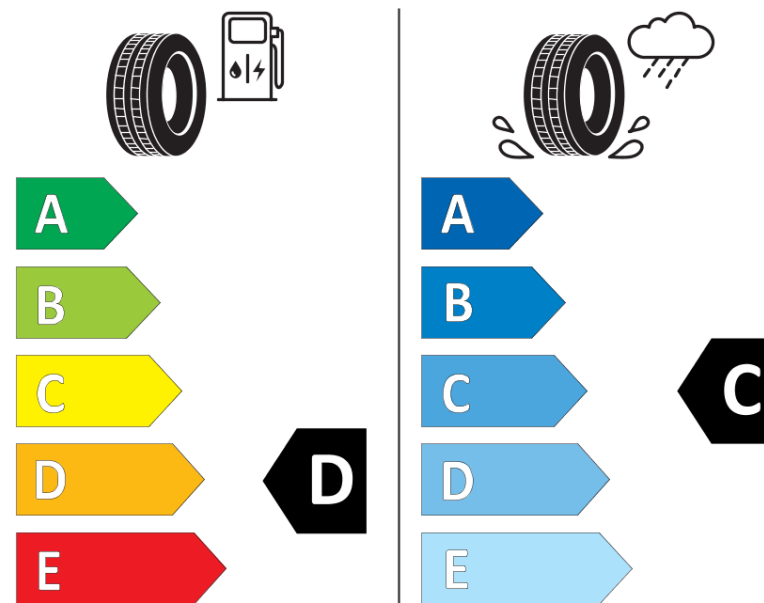

### Product Information Sheet

Delegated Regulation (EU) 2020/740

Supplier name or trademark	<b>STRIAL</b>
Commercial name or trade designation	<b>ALL SEASON</b>
Tyre type identifier	<b>828525</b>
Tyre size designation	<b>155/65R14</b>
Load-capacity index	<b>75</b>
Speed category symbol	<b>T</b>
Fuel efficiency class	<b>D</b>
Wet grip class	<b>C</b>
External rolling noise class	<b>B</b>
External rolling noise value	<b>69 dB</b>
Severe snow tyre	<b>Yes</b>
Ice tyre	<b>No</b>
Date of start of production	<b>20/18</b>
Date of end of production	
Load version	<b>SL</b>
Additional information	<b>155/65 R14 75T TL ALL SEASON S4</b>

# ENERG

**STRIAL**

828525

155/65R14 75 T

C1

2020/740