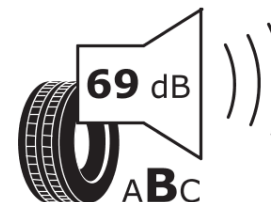

### Product Information Sheet

Delegated Regulation (EU) 2020/740

Supplier name or trademark	<b>STRIAL</b>
Commercial name or trade designation	<b>ALL SEASON</b>
Tyre type identifier	<b>828525</b>
Tyre size designation	<b>155/65R14</b>
Load-capacity index	<b>75</b>
Speed category symbol	<b>T</b>
Fuel efficiency class	<b>D</b>
Wet grip class	<b>C</b>
External rolling noise class	<b>B</b>
External rolling noise value	<b>69 dB</b>
Severe snow tyre	<b>Yes</b>
Ice tyre	<b>No</b>
Date of start of production	<b>20/18</b>
Date of end of production	
Load version	<b>SL</b>
Additional information	<b>155/65 R14 75T TL ALL SEASON S4</b>

# ENERG

**STRIAL**

828525

155/65R14 75 T

C1

2020/740