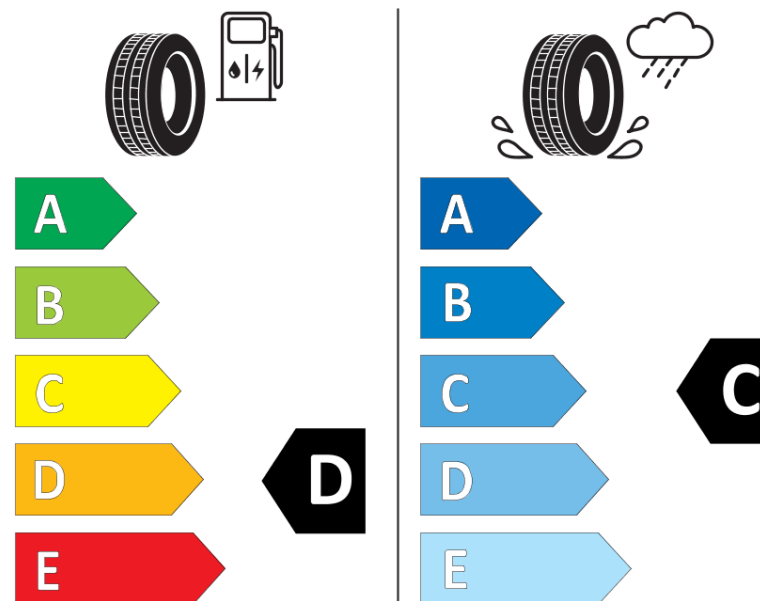

## Product Information Sheet

Delegated Regulation (EU) 2020/740

Supplier name or trademark	TAURUS
Commercial name or trade designation	ALL SEASON
Tyre type identifier	828844
Tyre size designation	225/55ZR17
Load-capacity index	101
Speed category symbol	W
Fuel efficiency class	D
Wet grip class	C
External rolling noise class	B
External rolling noise value	70 dB
Severe snow tyre	Yes
Ice tyre	No
Date of start of production	25/20
Date of end of production	
Load version	XL
Additional information	225/55 ZR17 101W XL TL ALL SEASON TA

# ENERG

TAURUS

828844

225/55ZR17 101 W XL

C1

2020/740