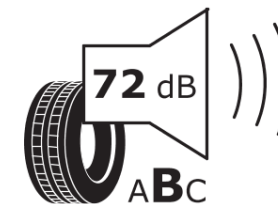

## Product Information Sheet

Delegated Regulation (EU) 2020/740

Supplier name or trademark	RIKEN
Commercial name or trade designation	SNOW
Tyre type identifier	829453
Tyre size designation	215/50R17
Load-capacity index	95
Speed category symbol	V
Fuel efficiency class	D
Wet grip class	C
External rolling noise class	B
External rolling noise value	72 dB
Severe snow tyre	Yes
Ice tyre	No
Date of start of production	43/16
Date of end of production	
Load version	XL
Additional information	215/50 R17 95V XL TL SNOW RI

# ENERG

RIKEN

829453

215/50R17 95 V

C1

2020/740