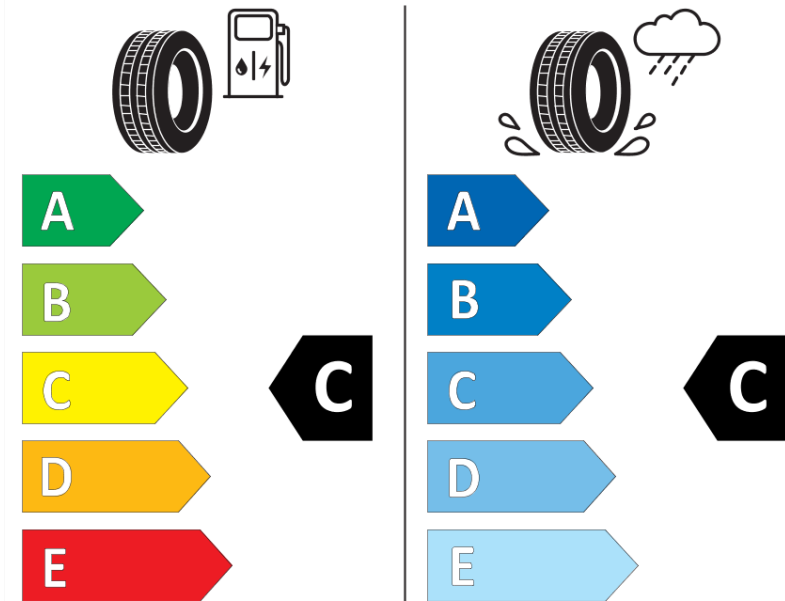

Product Information Sheet

Delegated Regulation (EU) 2020/740

Supplier name or trademark	TAURUS
Commercial name or trade designation	HIGH PERFORMANCE
Tyre type identifier	829843
Tyre size designation	205/60R16
Load-capacity index	96
Speed category symbol	H
Fuel efficiency class	C
Wet grip class	C
External rolling noise class	B
External rolling noise value	71 dB
Severe snow tyre	No
Ice tyre	No
Date of start of production	37/19
Date of end of production	
Load version	XL
Additional information	205/60 R16 96H XL TL HIGH PERFORMANCE TA

ENERG

TAURUS

829843

205/60R16 96 H

C1

2020/740