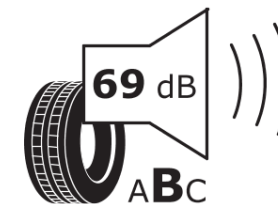

ENERG

RIKEN

830354

185/60R15 88 V

C1