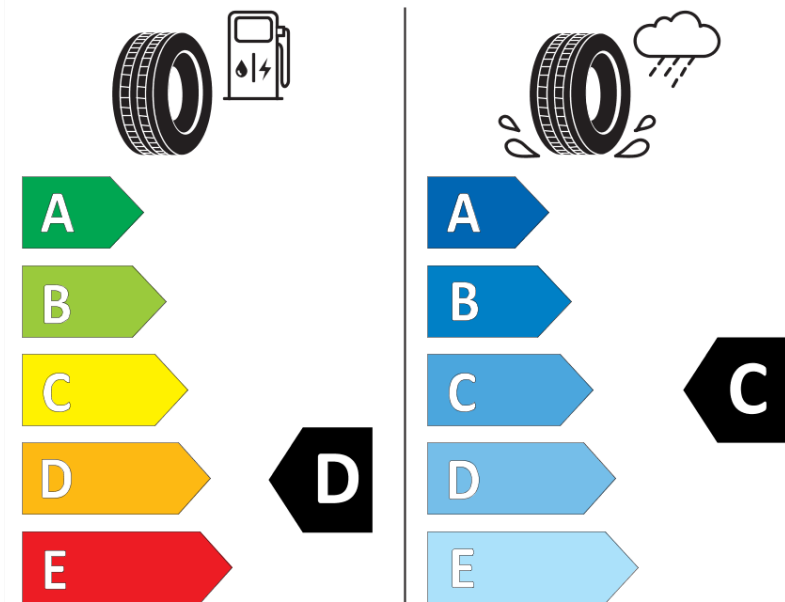

Product Information Sheet

Delegated Regulation (EU) 2020/740

Supplier name or trademark	RIKEN
Commercial name or trade designation	ALL SEASON
Tyre type identifier	830354
Tyre size designation	185/60R15
Load-capacity index	88
Speed category symbol	V
Fuel efficiency class	D
Wet grip class	C
External rolling noise class	B
External rolling noise value	69 dB
Severe snow tyre	Yes
Ice tyre	No
Date of start of production	20/18
Date of end of production	
Load version	XL
Additional information	185/60 R15 88V XL TL ALL SEASON RI

ENERG

RIKEN

830354

185/60R15 88 V

C1