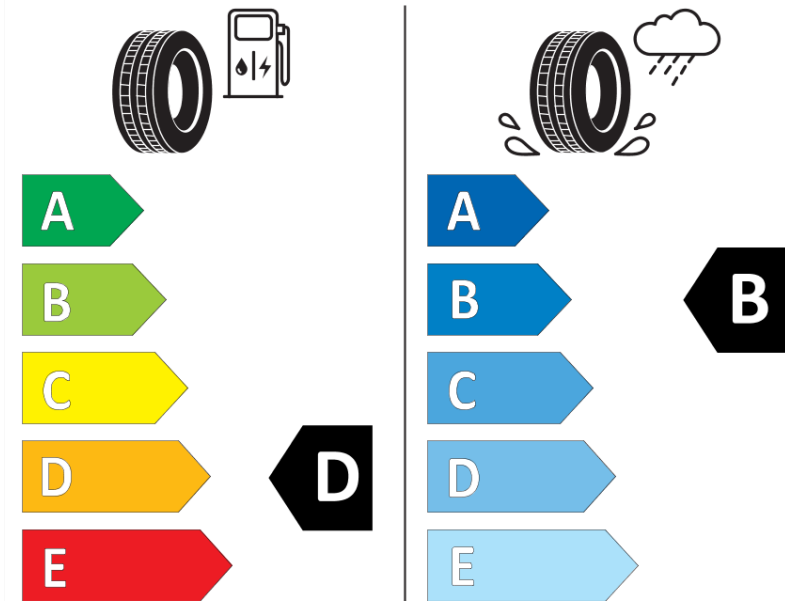

## Product Information Sheet

Delegated Regulation (EU) 2020/740

Supplier name or trademark	<b>MICHELIN</b>
Commercial name or trade designation	<b>PILOT SPORT 4 S *</b>
Tyre type identifier	<b>831316</b>
Tyre size designation	<b>255/35R19</b>
Load-capacity index	<b>96</b>
Speed category symbol	<b>Y</b>
Fuel efficiency class	<b>D</b>
Wet grip class	<b>B</b>
External rolling noise class	<b>B</b>
External rolling noise value	<b>71 dB</b>
Severe snow tyre	<b>No</b>
Ice tyre	<b>No</b>
Date of start of production	<b>09/16</b>
Date of end of production	
Load version	<b>XL</b>
Additional information	<b>255/35 R19 96Y XL TL PILOT SPORT 4 S * MI</b>

# ENERG

**MICHELIN**

831316

255/35R19 96 Y

C1

2020/740