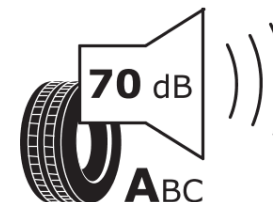

ENERG

BFGOODRICH

831378

295/80R22.5 152/148 M

C3