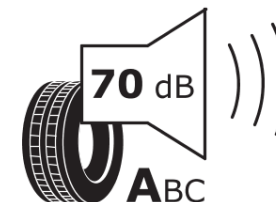

ENERG

BFGOODRICH

831378

295/80R22.5 152/148 M

C3