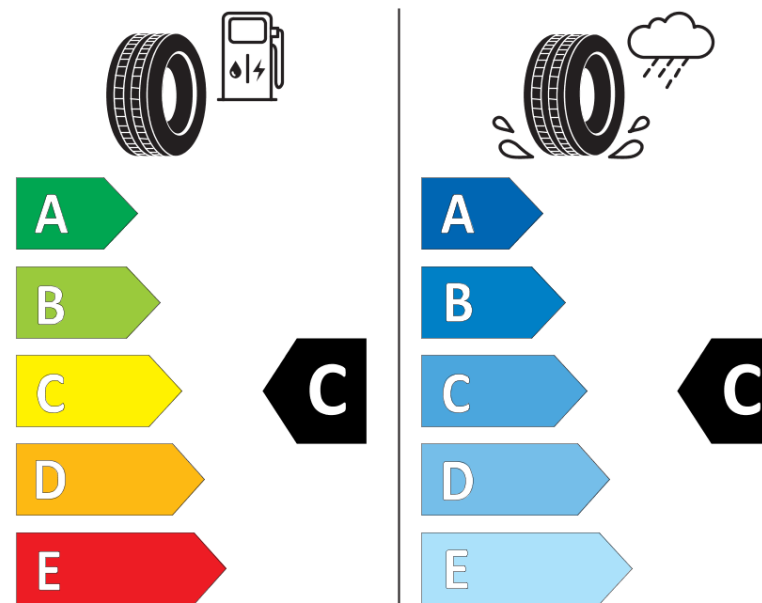

Product Information Sheet

Delegated Regulation (EU) 2020/740

Supplier name or trademark	BFGOODRICH
Commercial name or trade designation	ROUTE CONTROL S VM
Tyre type identifier	831378
Tyre size designation	295/80R22.5
Load-capacity index	152
Load-capacity index (Load index for Dual mounting)	148
Speed category symbol	M
Fuel efficiency class	C
Wet grip class	C
External rolling noise class	A
External rolling noise value	70 dB
Severe snow tyre	Yes
Date of start of production	04/16
Date of end of production	
Additional information	295/80R22.5 ROUTE CONTROL S TL 152/148M VM GO
Load-capacity index (Single Load index for additional service description)	
Load-capacity index (Dual Load index for additional service description)	
Speed category symbol (for Additional Service Description)	

ENERG

BFGOODRICH

831378

295/80R22.5 152/148 M

C3

2020/740