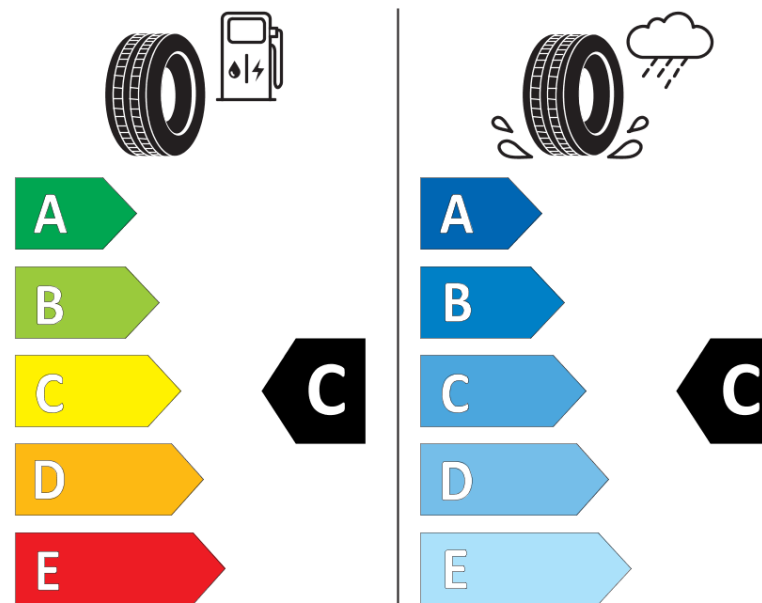

## Product Information Sheet

Delegated Regulation (EU) 2020/740

Supplier name or trademark	<b>BFGOODRICH</b>
Commercial name or trade designation	<b>ROUTE CONTROL S VM</b>
Tyre type identifier	<b>831378</b>
Tyre size designation	<b>295/80R22.5</b>
Load-capacity index	<b>152</b>
Load-capacity index (Load index for Dual mounting)	<b>148</b>
Speed category symbol	<b>M</b>
Fuel efficiency class	<b>C</b>
Wet grip class	<b>C</b>
External rolling noise class	<b>A</b>
External rolling noise value	<b>70 dB</b>
Severe snow tyre	<b>Yes</b>
Date of start of production	<b>05/16</b>
Date of end of production	
Additional information	<b>295/80R22.5 ROUTE CONTROL S TL 152/148M VM GO</b>
Load-capacity index (Single Load index for additional service description)	
Load-capacity index (Dual Load index for additional service description)	

# ENERG

**BFGOODRICH**

831378

295/80R22.5 152/148 M

C3

2020/740