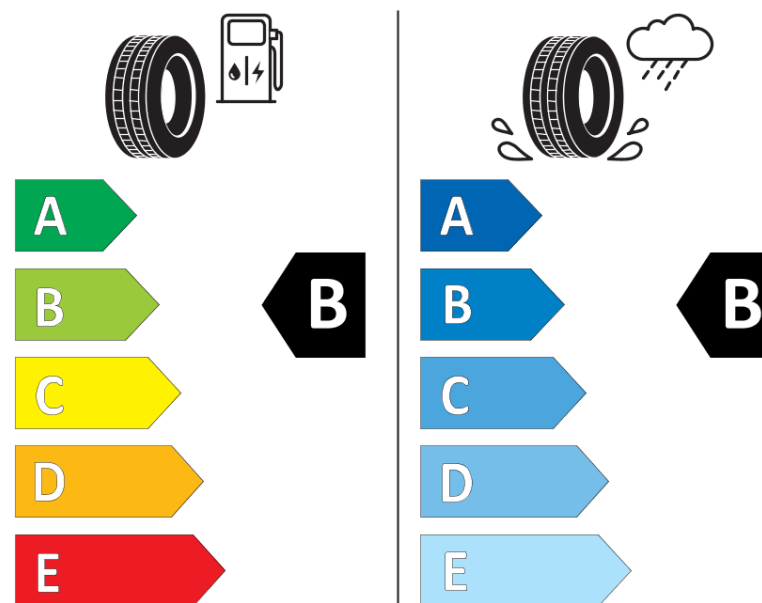

## Product Information Sheet

Delegated Regulation (EU) 2020/740

Supplier name or trademark	<b>KLEBER</b>
Commercial name or trade designation	<b>QUADRAXER SUV</b>
Tyre type identifier	<b>831601</b>
Tyre size designation	<b>275/50R20</b>
Load-capacity index	<b>113</b>
Speed category symbol	<b>V</b>
Fuel efficiency class	<b>B</b>
Wet grip class	<b>B</b>
External rolling noise class	<b>B</b>
External rolling noise value	<b>71 dB</b>
Severe snow tyre	<b>Yes</b>
Ice tyre	<b>No</b>
Date of start of production	<b>17/23</b>
Date of end of production	
Load version	<b>XL</b>
Additional information	<b>275/50 R20 113V XL TL QUADRAXER SUV KL</b>

# ENERG

**KLEBER**

831601

275/50R20 113 V XL

C1

2020/740