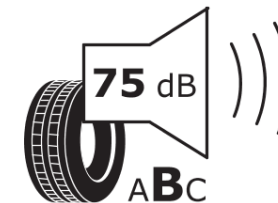

ENERG

MICHELIN

831881

495/45R22.5 169 K

C3