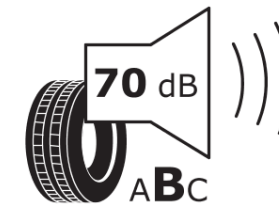

ENERG

MICHELIN

832101

215/45R17 87 W

C1