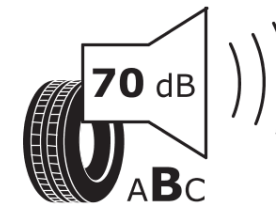

### Product Information Sheet

Delegated Regulation (EU) 2020/740

Supplier name or trademark	<b>TAURUS</b>
Commercial name or trade designation	<b>ALL SEASON</b>
Tyre type identifier	<b>832552</b>
Tyre size designation	<b>205/55R16</b>
Load-capacity index	<b>91</b>
Speed category symbol	<b>H</b>
Fuel efficiency class	<b>D</b>
Wet grip class	<b>C</b>
External rolling noise class	<b>B</b>
External rolling noise value	<b>70 dB</b>
Severe snow tyre	<b>Yes</b>
Ice tyre	<b>No</b>
Date of start of production	<b>25/19</b>
Date of end of production	
Load version	<b>SL</b>
Additional information	<b>205/55 R16 91H TL ALL SEASON TA</b>

# ENERG

**TAURUS**

832552

205/55R16 91 H

C1

2020/740