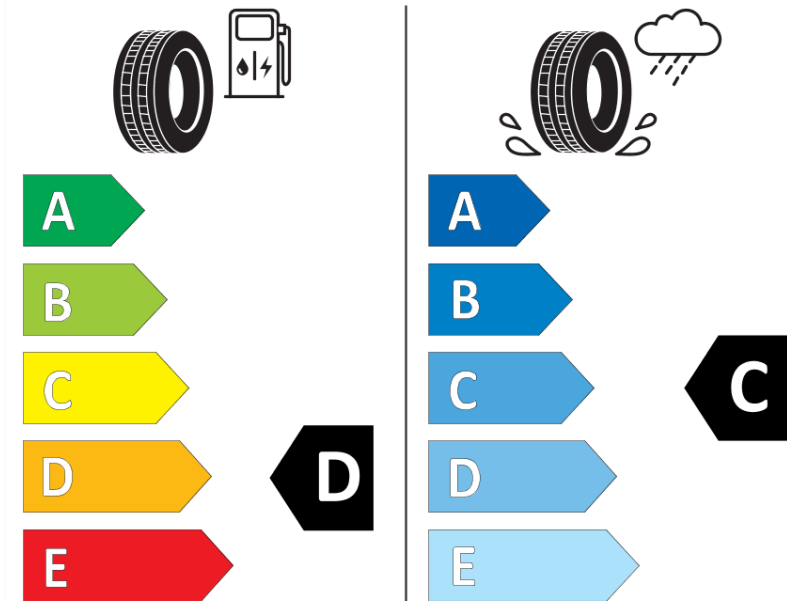

### Product Information Sheet

Delegated Regulation (EU) 2020/740

Supplier name or trademark	<b>TAURUS</b>
Commercial name or trade designation	<b>ALL SEASON</b>
Tyre type identifier	<b>832552</b>
Tyre size designation	<b>205/55R16</b>
Load-capacity index	<b>91</b>
Speed category symbol	<b>H</b>
Fuel efficiency class	<b>D</b>
Wet grip class	<b>C</b>
External rolling noise class	<b>B</b>
External rolling noise value	<b>70 dB</b>
Severe snow tyre	<b>Yes</b>
Ice tyre	<b>No</b>
Date of start of production	<b>25/19</b>
Date of end of production	
Load version	<b>SL</b>
Additional information	<b>205/55 R16 91H TL ALL SEASON TA</b>

# ENERG

**TAURUS**

832552

205/55R16 91 H

C1

2020/740