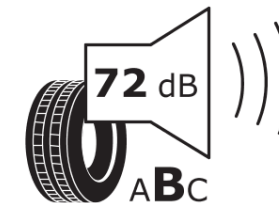

ENERG

MICHELIN

832656

255/45R20 101 W

C1