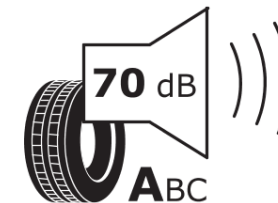

ENERG

MICHELIN

835346

255/50R19 107 V

C1