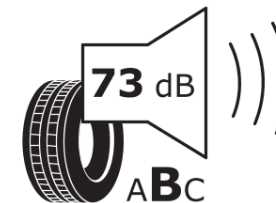

## Product Information Sheet

Delegated Regulation (EU) 2020/740

Supplier name or trademark	<b>MICHELIN</b>
Commercial name or trade designation	<b>PILOT SPORT 4 S</b>
Tyre type identifier	<b>835474</b>
Tyre size designation	<b>295/30ZR20</b>
Load-capacity index	<b>101</b>
Speed category symbol	<b>(Y)</b>
Fuel efficiency class	<b>C</b>
Wet grip class	<b>A</b>
External rolling noise class	<b>B</b>
External rolling noise value	<b>73 dB</b>
Severe snow tyre	<b>No</b>
Ice tyre	<b>No</b>
Date of start of production	<b>32/15</b>
Date of end of production	
Load version	<b>XL</b>
Additional information	<b>295/30 ZR20 (101Y) EXTRA LOAD TL PILOT SPORT 4 S MI</b>

# ENERG

**MICHELIN**

835474

295/30ZR20 (101Y) XL

C1

2020/740