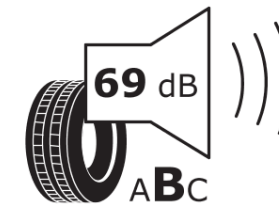

ENERG

MICHELIN

835509

225/45R21 95 W

C1