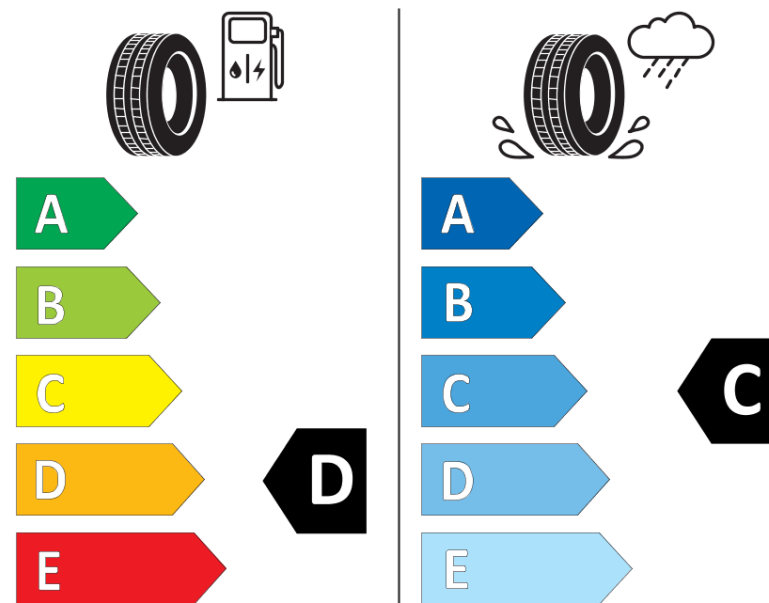

### Product Information Sheet

Delegated Regulation (EU) 2020/740

Supplier name or trademark	<b>STRIAL</b>
Commercial name or trade designation	<b>ALL SEASON</b>
Tyre type identifier	<b>836217</b>
Tyre size designation	<b>215/55ZR17</b>
Load-capacity index	<b>98</b>
Speed category symbol	<b>W</b>
Fuel efficiency class	<b>D</b>
Wet grip class	<b>C</b>
External rolling noise class	<b>B</b>
External rolling noise value	<b>70 dB</b>
Severe snow tyre	<b>Yes</b>
Ice tyre	<b>No</b>
Date of start of production	<b>25/20</b>
Date of end of production	
Load version	<b>XL</b>
Additional information	<b>215/55 ZR17 98W XL TL ALL SEASON S4</b>

# ENERG

**STRIAL**

836217

215/55ZR17 98 W XL

C1

2020/740