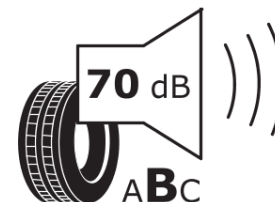

### Product Information Sheet

Delegated Regulation (EU) 2020/740

Supplier name or trademark	<b>STRIAL</b>
Commercial name or trade designation	<b>ALL SEASON</b>
Tyre type identifier	<b>836217</b>
Tyre size designation	<b>215/55ZR17</b>
Load-capacity index	<b>98</b>
Speed category symbol	<b>W</b>
Fuel efficiency class	<b>D</b>
Wet grip class	<b>C</b>
External rolling noise class	<b>B</b>
External rolling noise value	<b>70 dB</b>
Severe snow tyre	<b>Yes</b>
Ice tyre	<b>No</b>
Date of start of production	<b>25/20</b>
Date of end of production	
Load version	<b>XL</b>
Additional information	<b>215/55 ZR17 98W XL TL ALL SEASON S4</b>

# ENERG

**STRIAL**

836217

215/55ZR17 98 W XL

C1

2020/740