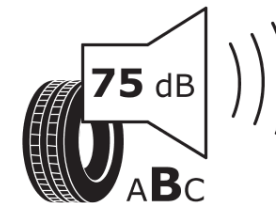

ENERG

MICHELIN

836325

HL295/35ZR21 (110Y) XL

C1