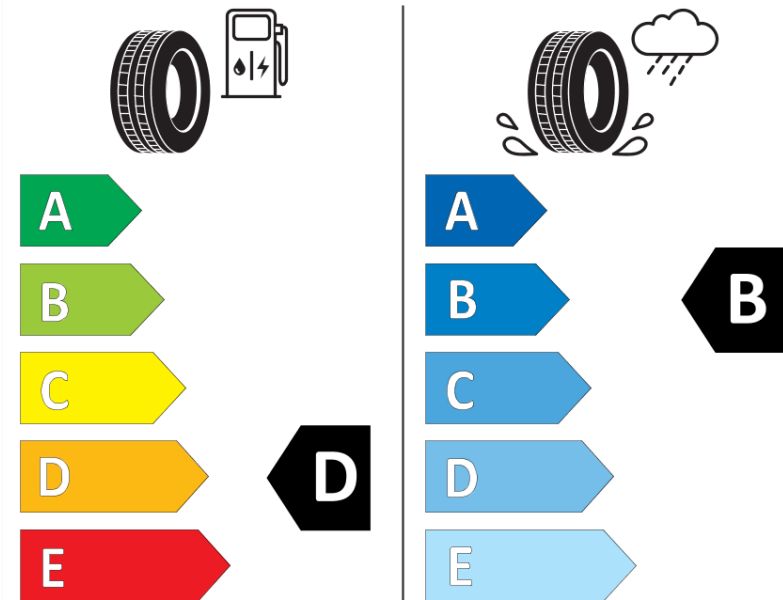

Product Information Sheet

Delegated Regulation (EU) 2020/740

Supplier name or trademark	MICHELIN
Commercial name or trade designation	PILOT SPORT S 5 *
Tyre type identifier	836325
Tyre size designation	HL295/35ZR21
Load-capacity index	110
Speed category symbol	(Y)
Fuel efficiency class	D
Wet grip class	B
External rolling noise class	B
External rolling noise value	75 dB
Severe snow tyre	No
Ice tyre	No
Date of start of production	38/23
Date of end of production	
Load version	XL
Additional information	HL295/35 ZR21 (110Y) XL TL PILOT SPORT S 5 * MI

ENERG

MICHELIN

836325

HL295/35ZR21 (110Y) XL

C1