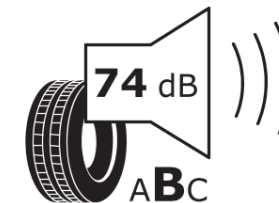

ENERG

MICHELIN

836491

295/35R22 108 Y XL

C1