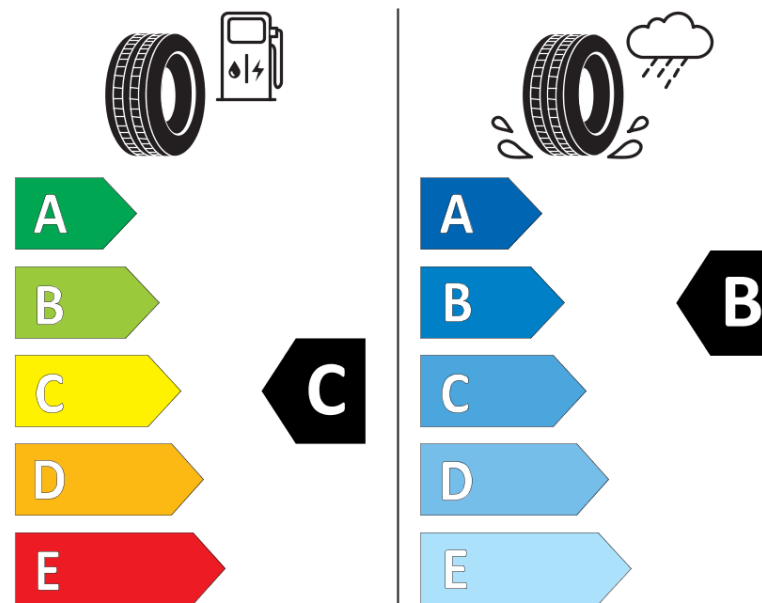

Product Information Sheet

Delegated Regulation (EU) 2020/740

Supplier name or trademark	BFGOODRICH
Commercial name or trade designation	ACTIVAN WINTER
Tyre type identifier	836753
Tyre size designation	235/65R16C
Load-capacity index	115
Load-capacity index (Load index for Dual mounting)	113
Speed category symbol	R
Fuel efficiency class	C
Wet grip class	B
External rolling noise class	B
External rolling noise value	71 dB
Severe snow tyre	Yes
Date of start of production	45/12
Date of end of production	
Additional information	235/65 R 16C 115/113R TL ACTIVAN WINTER GO
Load-capacity index (Single Load index for additional service description)	
Load-capacity index (Dual Load index for additional service description)	

Speed category symbol (for Additional Service Description)

ENERG

BFGOODRICH

836753

235/65R16C 115/113 R

C2

2020/740