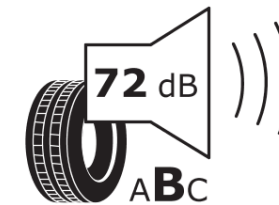

ENERG

MICHELIN

836819

255/45R20 105 W XL

C1