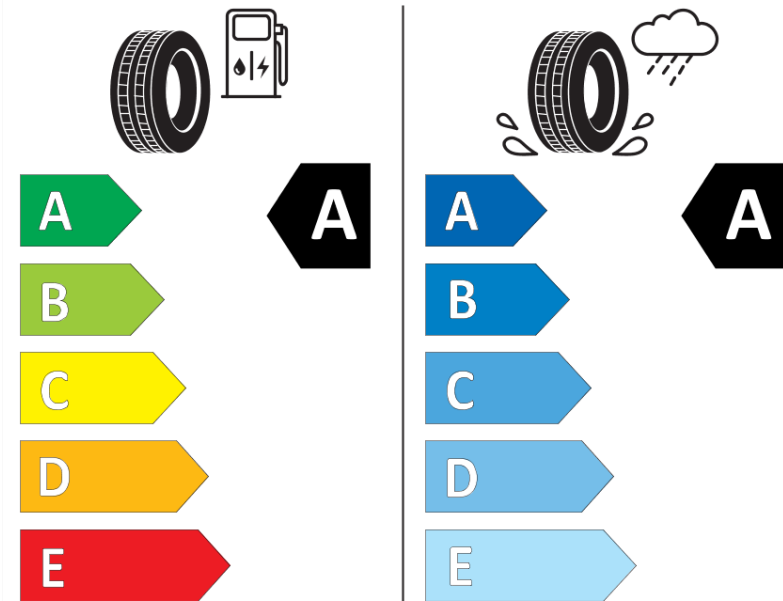

## Product Information Sheet

Delegated Regulation (EU) 2020/740

Supplier name or trademark	<b>MICHELIN</b>
Commercial name or trade designation	<b>PILOT SPORT 4 SUV AR.</b>
Tyre type identifier	<b>836819</b>
Tyre size designation	<b>255/45R20</b>
Load-capacity index	<b>105</b>
Speed category symbol	<b>W</b>
Fuel efficiency class	<b>A</b>
Wet grip class	<b>A</b>
External rolling noise class	<b>B</b>
External rolling noise value	<b>72 dB</b>
Severe snow tyre	<b>No</b>
Ice tyre	<b>No</b>
Date of start of production	<b>22/22</b>
Date of end of production	
Load version	<b>XL</b>
Additional information	<b>255/45 R20 105W XL TL PILOT SPORT 4 SUV AR. MI</b>

# ENERG

**MICHELIN**

836819

255/45R20 105 W XL

C1

2020/740