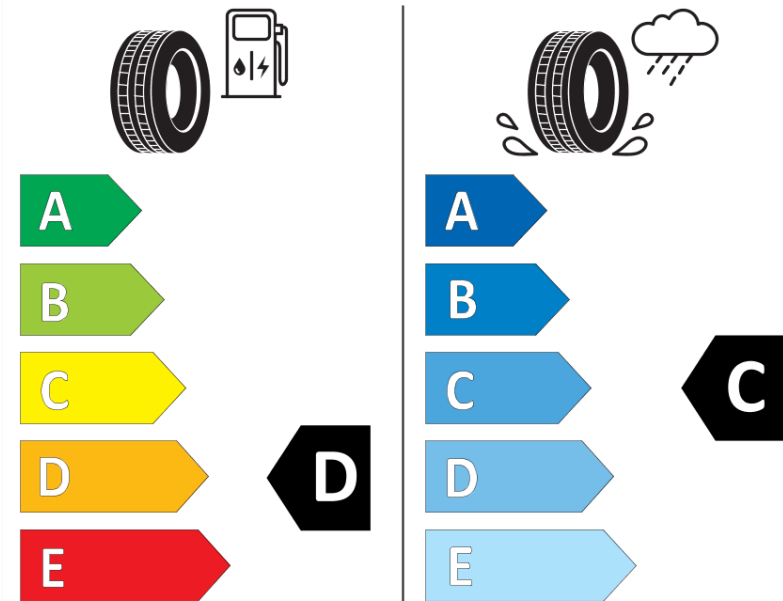

### Product Information Sheet

Delegated Regulation (EU) 2020/740

Supplier name or trademark	<b>STRIAL</b>
Commercial name or trade designation	<b>TOURING</b>
Tyre type identifier	<b>837596</b>
Tyre size designation	<b>185/60R14</b>
Load-capacity index	<b>82</b>
Speed category symbol	<b>T</b>
Fuel efficiency class	<b>D</b>
Wet grip class	<b>C</b>
External rolling noise class	<b>B</b>
External rolling noise value	<b>68 dB</b>
Severe snow tyre	<b>No</b>
Ice tyre	<b>No</b>
Date of start of production	<b>38/16</b>
Date of end of production	
Load version	<b>SL</b>
Additional information	<b>185/60 R14 82T TL TOURING S4</b>

# ENERG

**STRIAL**

837596

185/60R14 82 T

C1

2020/740