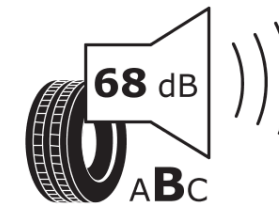

### Product Information Sheet

Delegated Regulation (EU) 2020/740

Supplier name or trademark	<b>STRIAL</b>
Commercial name or trade designation	<b>TOURING</b>
Tyre type identifier	<b>837596</b>
Tyre size designation	<b>185/60R14</b>
Load-capacity index	<b>82</b>
Speed category symbol	<b>T</b>
Fuel efficiency class	<b>D</b>
Wet grip class	<b>C</b>
External rolling noise class	<b>B</b>
External rolling noise value	<b>68 dB</b>
Severe snow tyre	<b>No</b>
Ice tyre	<b>No</b>
Date of start of production	<b>38/16</b>
Date of end of production	
Load version	<b>SL</b>
Additional information	<b>185/60 R14 82T TL TOURING S4</b>

# ENERG

**STRIAL**

837596

185/60R14 82 T

C1

2020/740