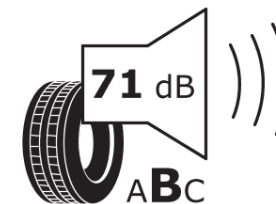

Product Information Sheet

Delegated Regulation (EU) 2020/740

Supplier name or trademark	TAURUS
Commercial name or trade designation	HIGH PERFORMANCE
Tyre type identifier	837743
Tyre size designation	225/55R16
Load-capacity index	95
Speed category symbol	V
Fuel efficiency class	C
Wet grip class	C
External rolling noise class	B
External rolling noise value	71 dB
Severe snow tyre	No
Ice tyre	No
Date of start of production	29/16
Date of end of production	
Load version	SL
Additional information	225/55 R16 95V TL HIGH PERFORMANCE TA

ENERG

TAURUS

837743

225/55R16 95 V

C1

2020/740