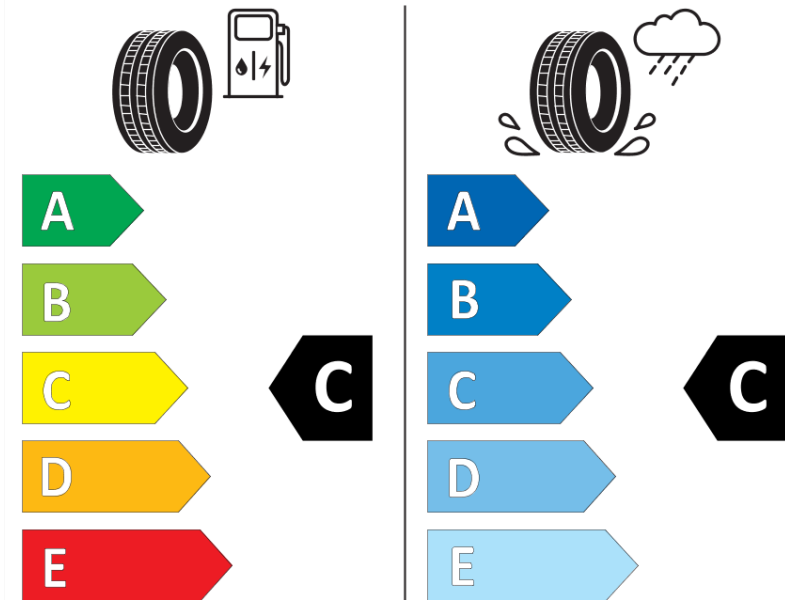

Product Information Sheet

Delegated Regulation (EU) 2020/740

Supplier name or trademark	TAURUS
Commercial name or trade designation	HIGH PERFORMANCE
Tyre type identifier	837743
Tyre size designation	225/55R16
Load-capacity index	95
Speed category symbol	V
Fuel efficiency class	C
Wet grip class	C
External rolling noise class	B
External rolling noise value	71 dB
Severe snow tyre	No
Ice tyre	No
Date of start of production	29/16
Date of end of production	
Load version	SL
Additional information	225/55 R16 95V TL HIGH PERFORMANCE TA

ENERG

TAURUS

837743

225/55R16 95 V

C1

2020/740