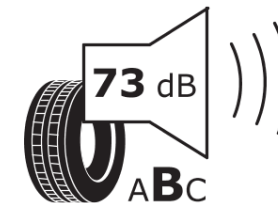

Product Information Sheet

Delegated Regulation (EU) 2020/740

Supplier name or trademark	TAURUS
Commercial name or trade designation	SUV WINTER
Tyre type identifier	838221
Tyre size designation	255/55R19
Load-capacity index	111
Speed category symbol	V
Fuel efficiency class	C
Wet grip class	C
External rolling noise class	B
External rolling noise value	73 dB
Severe snow tyre	Yes
Ice tyre	No
Date of start of production	30/18
Date of end of production	
Load version	XL
Additional information	255/55 R19 111V XL TL SUV WINTER TA

ENERG

TAURUS

838221

255/55R19 111 V

C1

2020/740