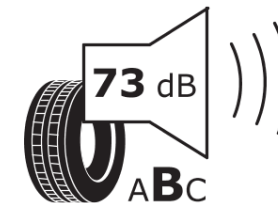

## Product Information Sheet

Delegated Regulation (EU) 2020/740

Supplier name or trademark	TAURUS
Commercial name or trade designation	SUV ICE
Tyre type identifier	838801
Tyre size designation	265/65R17
Load-capacity index	116
Speed category symbol	T
Fuel efficiency class	C
Wet grip class	C
External rolling noise class	B
External rolling noise value	73 dB
Severe snow tyre	Yes
Ice tyre	No
Date of start of production	30/18
Date of end of production	
Load version	XL
Additional information	265/65 R17 116T XL TL SUV ICE TA

# ENERG

TAURUS

838801

265/65R17 116 T

C1

2020/740