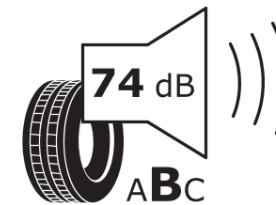

ENERG

MICHELIN

838899

285/45R21 113 W

C1