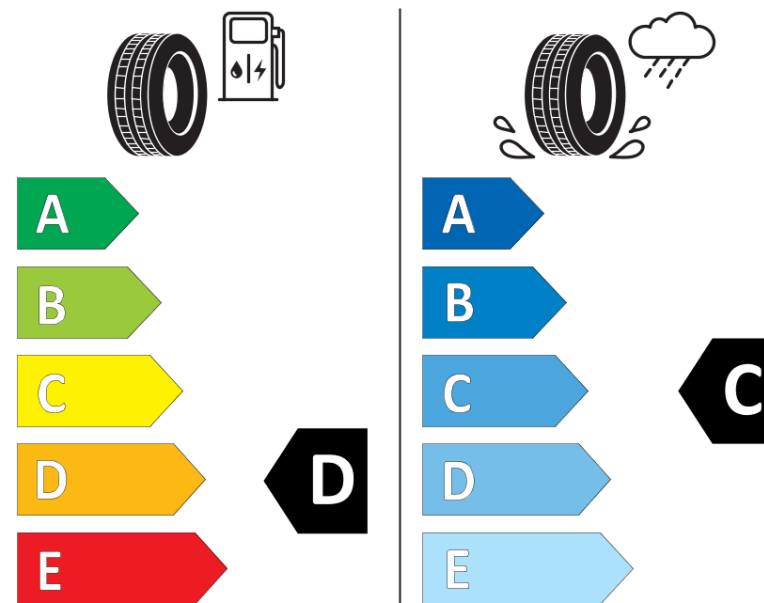

Product Information Sheet

Delegated Regulation (EU) 2020/740

Supplier name or trademark	STRIAL
Commercial name or trade designation	TOURING
Tyre type identifier	840738
Tyre size designation	165/70R14
Load-capacity index	85
Speed category symbol	T
Fuel efficiency class	D
Wet grip class	C
External rolling noise class	A
External rolling noise value	68 dB
Severe snow tyre	No
Ice tyre	No
Date of start of production	38/16
Date of end of production	
Load version	XL
Additional information	165/70 R14 85T XL TL TOURING S4

ENERG

STRIAL

840738

165/70R14 85 T

C1

2020/740