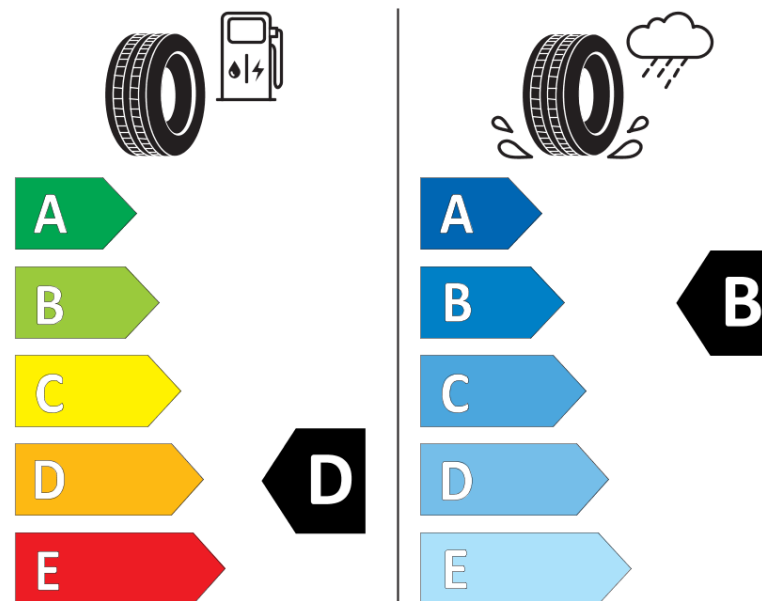

Product Information Sheet

Delegated Regulation (EU) 2020/740

Supplier name or trademark	KLEBER
Commercial name or trade designation	TRANSPRO 4S
Tyre type identifier	846352
Tyre size designation	195/70R15C
Load-capacity index	104
Load-capacity index (Load index for Dual mounting)	102
Speed category symbol	R
Fuel efficiency class	D
Wet grip class	B
External rolling noise class	B
External rolling noise value	72 dB
Severe snow tyre	Yes
Date of start of production	31/15
Date of end of production	
Additional information	195/70 R 15C 104/102R TL TRANSPRO 4S KL

Load-capacity index (Single Load index for additional service description)

Load-capacity index (Dual Load index for additional service description)

Speed category symbol (for Additional Service Description)

ENERG

KLEBER

846352

195/70R15C 104/102 R

C2

2020/740