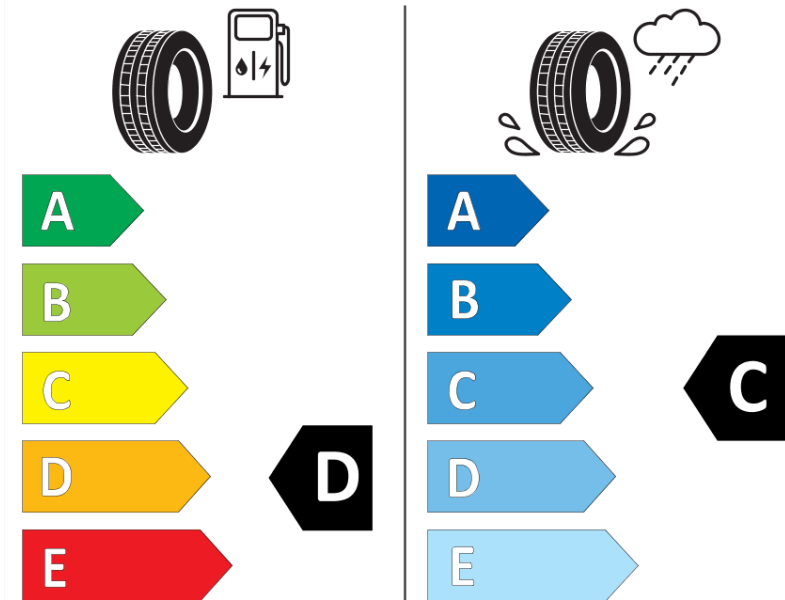

Product Information Sheet

Delegated Regulation (EU) 2020/740

Supplier name or trademark	MICHELIN
Commercial name or trade designation	PILOT ALPIN PA4
Tyre type identifier	846926
Tyre size designation	245/40R17
Load-capacity index	95
Speed category symbol	V
Fuel efficiency class	D
Wet grip class	C
External rolling noise class	B
External rolling noise value	71 dB
Severe snow tyre	Yes
Ice tyre	No
Date of start of production	40/11
Date of end of production	
Load version	XL
Additional information	245/40 R17 95V EXTRA LOAD TL PILOT ALPIN PA4 GRNX MI

ENERG

MICHELIN

846926

245/40R17 95 V

C1