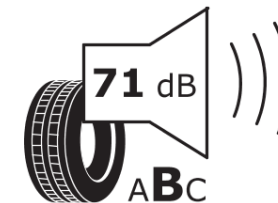

ENERG

MICHELIN

846926

245/40R17 95 V

C1