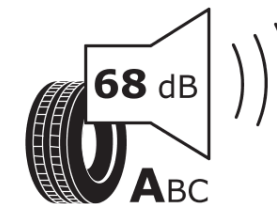

ENERG

MICHELIN

847036

205/60R16 92 H

C1