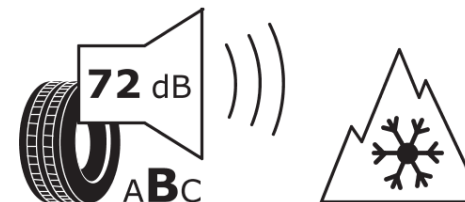

KLEBER

847672

205/65R16C 107/105 T

C2