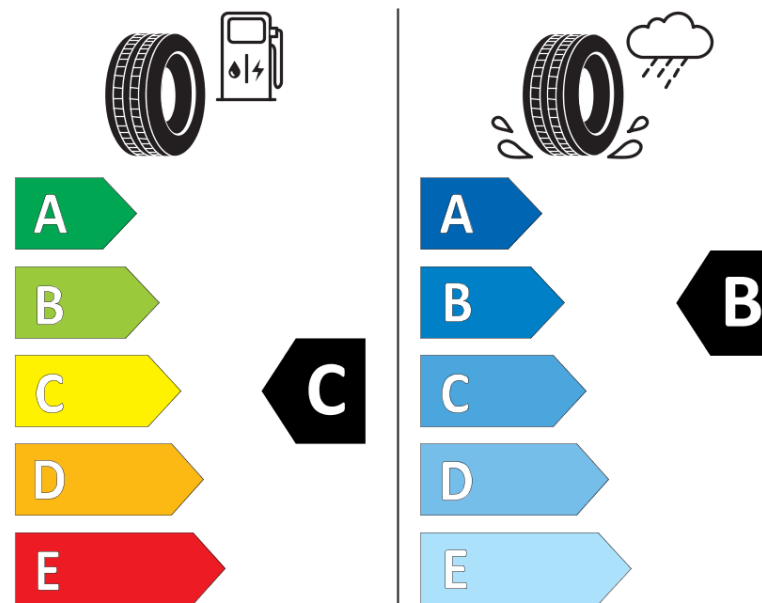

Product Information Sheet

Delegated Regulation (EU) 2020/740

Supplier name or trademark	KLEBER
Commercial name or trade designation	TRANSPRO 4S
Tyre type identifier	847672
Tyre size designation	205/65R16C
Load-capacity index	107
Load-capacity index (Load index for Dual mounting)	105
Speed category symbol	T
Fuel efficiency class	C
Wet grip class	B
External rolling noise class	B
External rolling noise value	72 dB
Severe snow tyre	Yes
Date of start of production	31/15
Date of end of production	
Additional information	205/65 R 16C 107/105T TL TRANSPRO 4S KL

Load-capacity index (Single Load index for additional service description)

Load-capacity index (Dual Load index for additional service description)

Speed category symbol (for Additional Service Description)

KLEBER

847672

205/65R16C 107/105 T

C2

2020/740