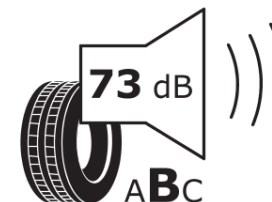

ENERG

KORMORAN

847837

265/70R17 116 T

C1