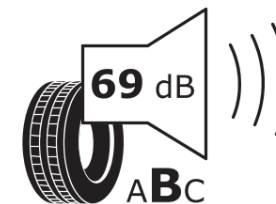

ENERG

MICHELIN

849152

175/60R14 79 H

C1