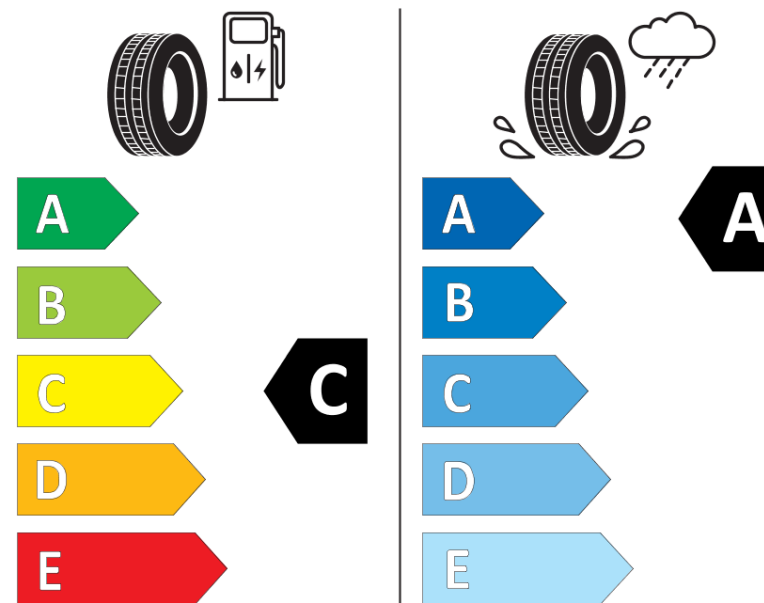

Product Information Sheet

Delegated Regulation (EU) 2020/740

Supplier name or trademark	KLEBER
Commercial name or trade designation	TRANSPRO 2
Tyre type identifier	851401
Tyre size designation	195/70R15C
Load-capacity index	104
Load-capacity index (Load index for Dual mounting)	102
Speed category symbol	R
Fuel efficiency class	C
Wet grip class	A
External rolling noise class	B
External rolling noise value	72 dB
Severe snow tyre	No
Date of start of production	09/22
Date of end of production	
Additional information	195/70 R15C 104/102R TL TRANSPRO 2 KL

Load-capacity index (Single Load index for additional service description)

Load-capacity index (Dual Load index for additional service description)

Speed category symbol (for Additional Service Description)

ENERG

KLEBER

851401

195/70R15C 104/102 R

C2

2020/740