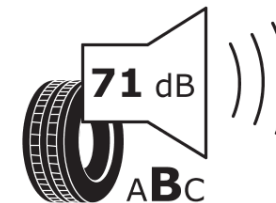

Product Information Sheet

Delegated Regulation (EU) 2020/740

Supplier name or trademark	TAURUS
Commercial name or trade designation	HIGH PERFORMANCE
Tyre type identifier	852381
Tyre size designation	195/60R15
Load-capacity index	88
Speed category symbol	H
Fuel efficiency class	C
Wet grip class	C
External rolling noise class	B
External rolling noise value	71 dB
Severe snow tyre	No
Ice tyre	No
Date of start of production	36/16
Date of end of production	
Load version	SL
Additional information	195/60 R15 88H TL HIGH PERFORMANCE TA

ENERG

TAURUS

852381

195/60R15 88 H

C1

2020/740