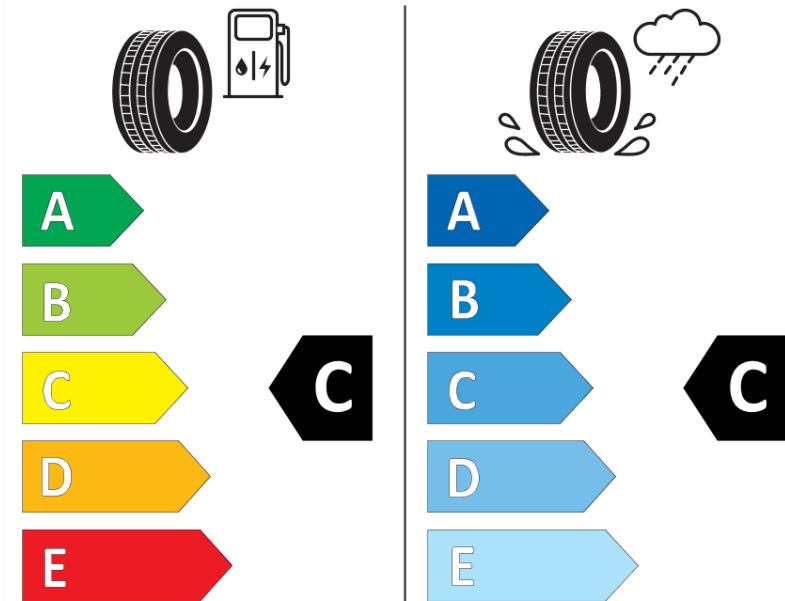

Product Information Sheet

Delegated Regulation (EU) 2020/740

Supplier name or trademark	TAURUS
Commercial name or trade designation	HIGH PERFORMANCE
Tyre type identifier	852381
Tyre size designation	195/60R15
Load-capacity index	88
Speed category symbol	H
Fuel efficiency class	C
Wet grip class	C
External rolling noise class	B
External rolling noise value	71 dB
Severe snow tyre	No
Ice tyre	No
Date of start of production	36/16
Date of end of production	
Load version	SL
Additional information	195/60 R15 88H TL HIGH PERFORMANCE TA

ENERG

TAURUS

852381

195/60R15 88 H

C1

2020/740