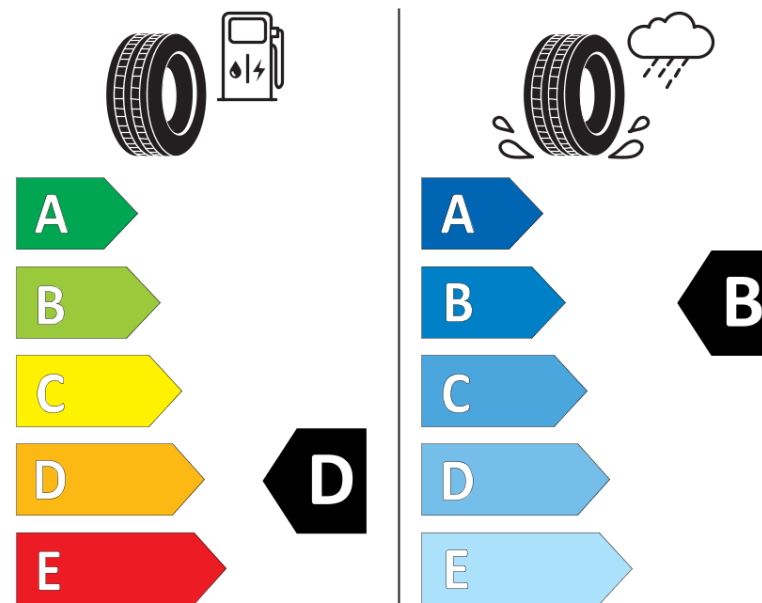

Product Information Sheet

Delegated Regulation (EU) 2020/740

Supplier name or trademark	BFGOODRICH
Commercial name or trade designation	ROUTE CONTROL T VG
Tyre type identifier	853105
Tyre size designation	235/75R17.5
Load-capacity index	143
Load-capacity index (Load index for Dual mounting)	141
Speed category symbol	J
Fuel efficiency class	D
Wet grip class	B
External rolling noise class	A
External rolling noise value	67 dB
Severe snow tyre	No
Date of start of production	45/15
Date of end of production	
Additional information	235/75R17.5 ROUTE CONTROL T TL 143/141J VG GO
Load-capacity index (Single Load index for additional service description)	
Load-capacity index (Dual Load index for additional service description)	
Speed category symbol (for Additional Service Description)	

ENERG

BFGOODRICH

853105

235/75R17.5 143/141 J

C3

2020/740