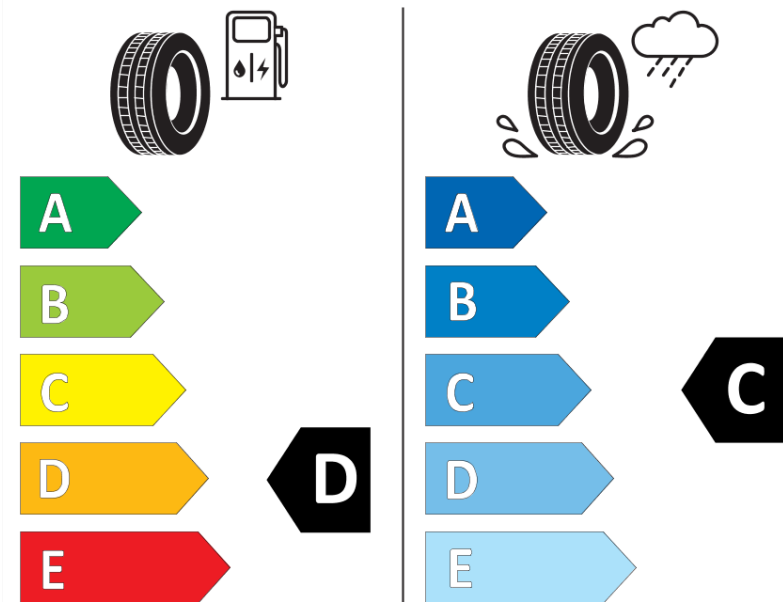

## Product Information Sheet

Delegated Regulation (EU) 2020/740

Supplier name or trademark	RIKEN
Commercial name or trade designation	ALL SEASON
Tyre type identifier	853201
Tyre size designation	195/65R15
Load-capacity index	91
Speed category symbol	H
Fuel efficiency class	D
Wet grip class	C
External rolling noise class	B
External rolling noise value	70 dB
Severe snow tyre	Yes
Ice tyre	No
Date of start of production	25/19
Date of end of production	
Load version	SL
Additional information	195/65 R15 91H TL ALL SEASON RI

# ENERG

RIKEN

853201

195/65R15 91 H

C1

2020/740