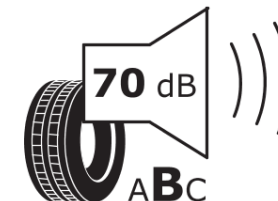

ENERG

RIKEN

853201

195/65R15 91 H

C1