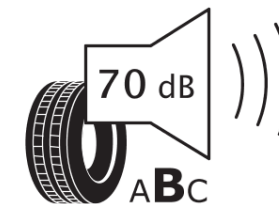

ENERG

MICHELIN

853401

255/60R19 113 V XL

C1