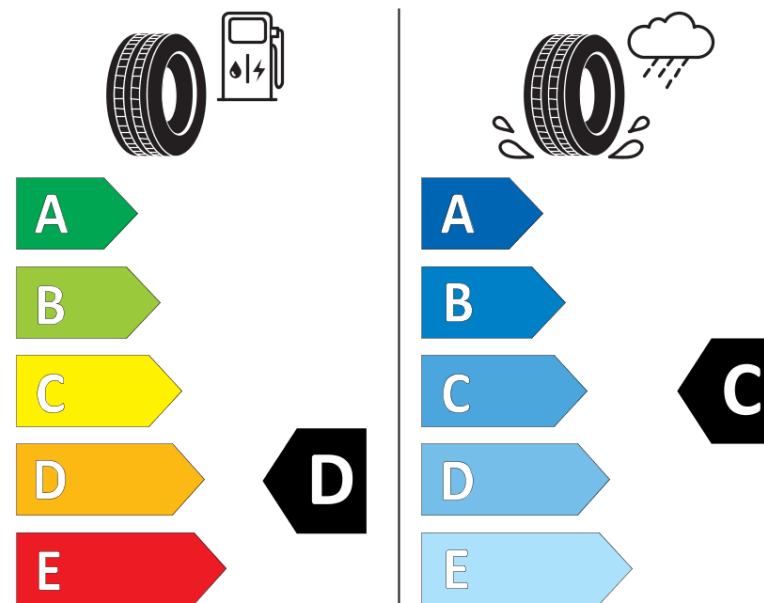

Product Information Sheet

Delegated Regulation (EU) 2020/740

Supplier name or trademark	STRRIA
Commercial name or trade designation	ALL SEASON
Tyre type identifier	853561
Tyre size designation	185/65R15
Load-capacity index	92
Speed category symbol	V
Fuel efficiency class	D
Wet grip class	C
External rolling noise class	B
External rolling noise value	69 dB
Severe snow tyre	Yes
Ice tyre	No
Date of start of production	20/18
Date of end of production	
Load version	XL
Additional information	185/65 R15 92V XL TL ALL SEASON S4

ENERG

STRRIA

853561

185/65R15 92 V

C1

2020/740