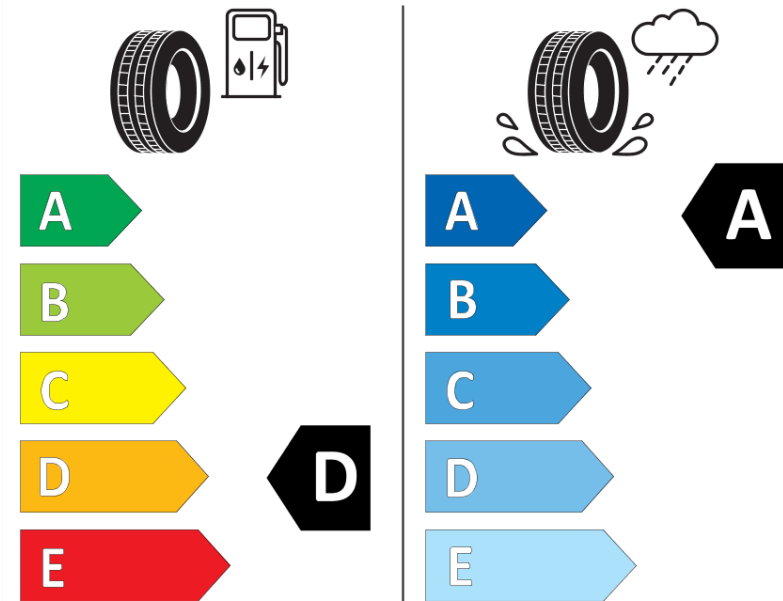

Product Information Sheet

Delegated Regulation (EU) 2020/740

Supplier name or trademark	MICHELIN
Commercial name or trade designation	PILOT SPORT 4 S
Tyre type identifier	856217
Tyre size designation	245/35ZR19
Load-capacity index	93
Speed category symbol	(Y)
Fuel efficiency class	D
Wet grip class	A
External rolling noise class	B
External rolling noise value	71 dB
Severe snow tyre	No
Ice tyre	No
Date of start of production	32/15
Date of end of production	
Load version	XL
Additional information	245/35 ZR19 (93Y) EXTRA LOAD TL PILOT SPORT 4 S MI

ENERG

MICHELIN

856217

245/35ZR19 (93Y) XL

C1

2020/740