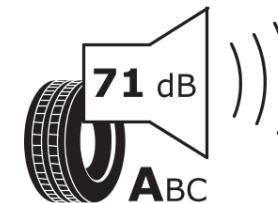

ENERG

MICHELIN

856291

295/80R22.5 154/150 M

C3