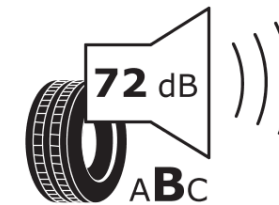

ENERG

MICHELIN

858347

255/50R19 107 W XL

C1